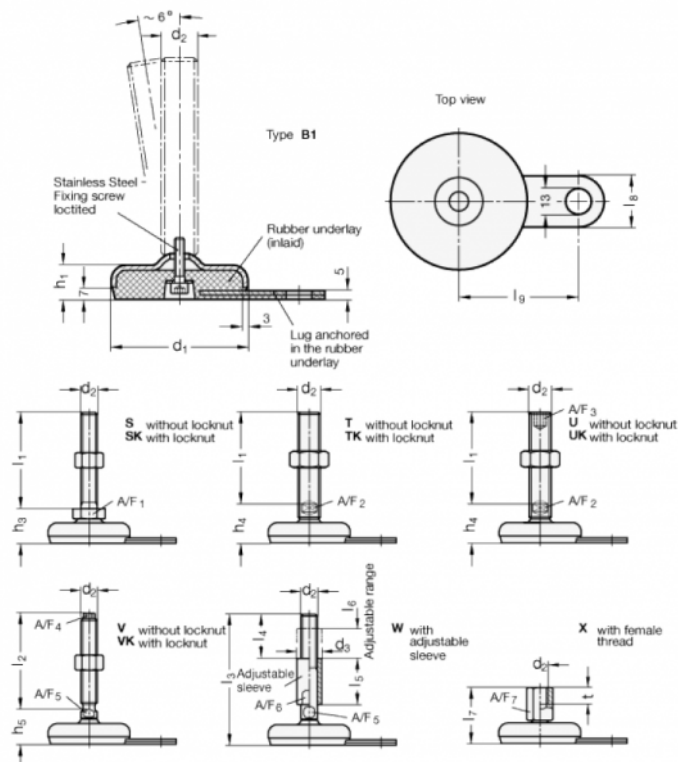

Data Sheet

Article number: 203380M16150B1T
Description: E+G levelling foot
GN 33-80-M16-150-B1-T, Stainless steel
Note: T Without nut, Wrench flat at the bottom

Measures

- A/F2 = 12
- d1 = 80
- d2 = M16
- h1 = 20
- h4 = 34
- l1 = 150
- l8 = 30
- l9 = 70